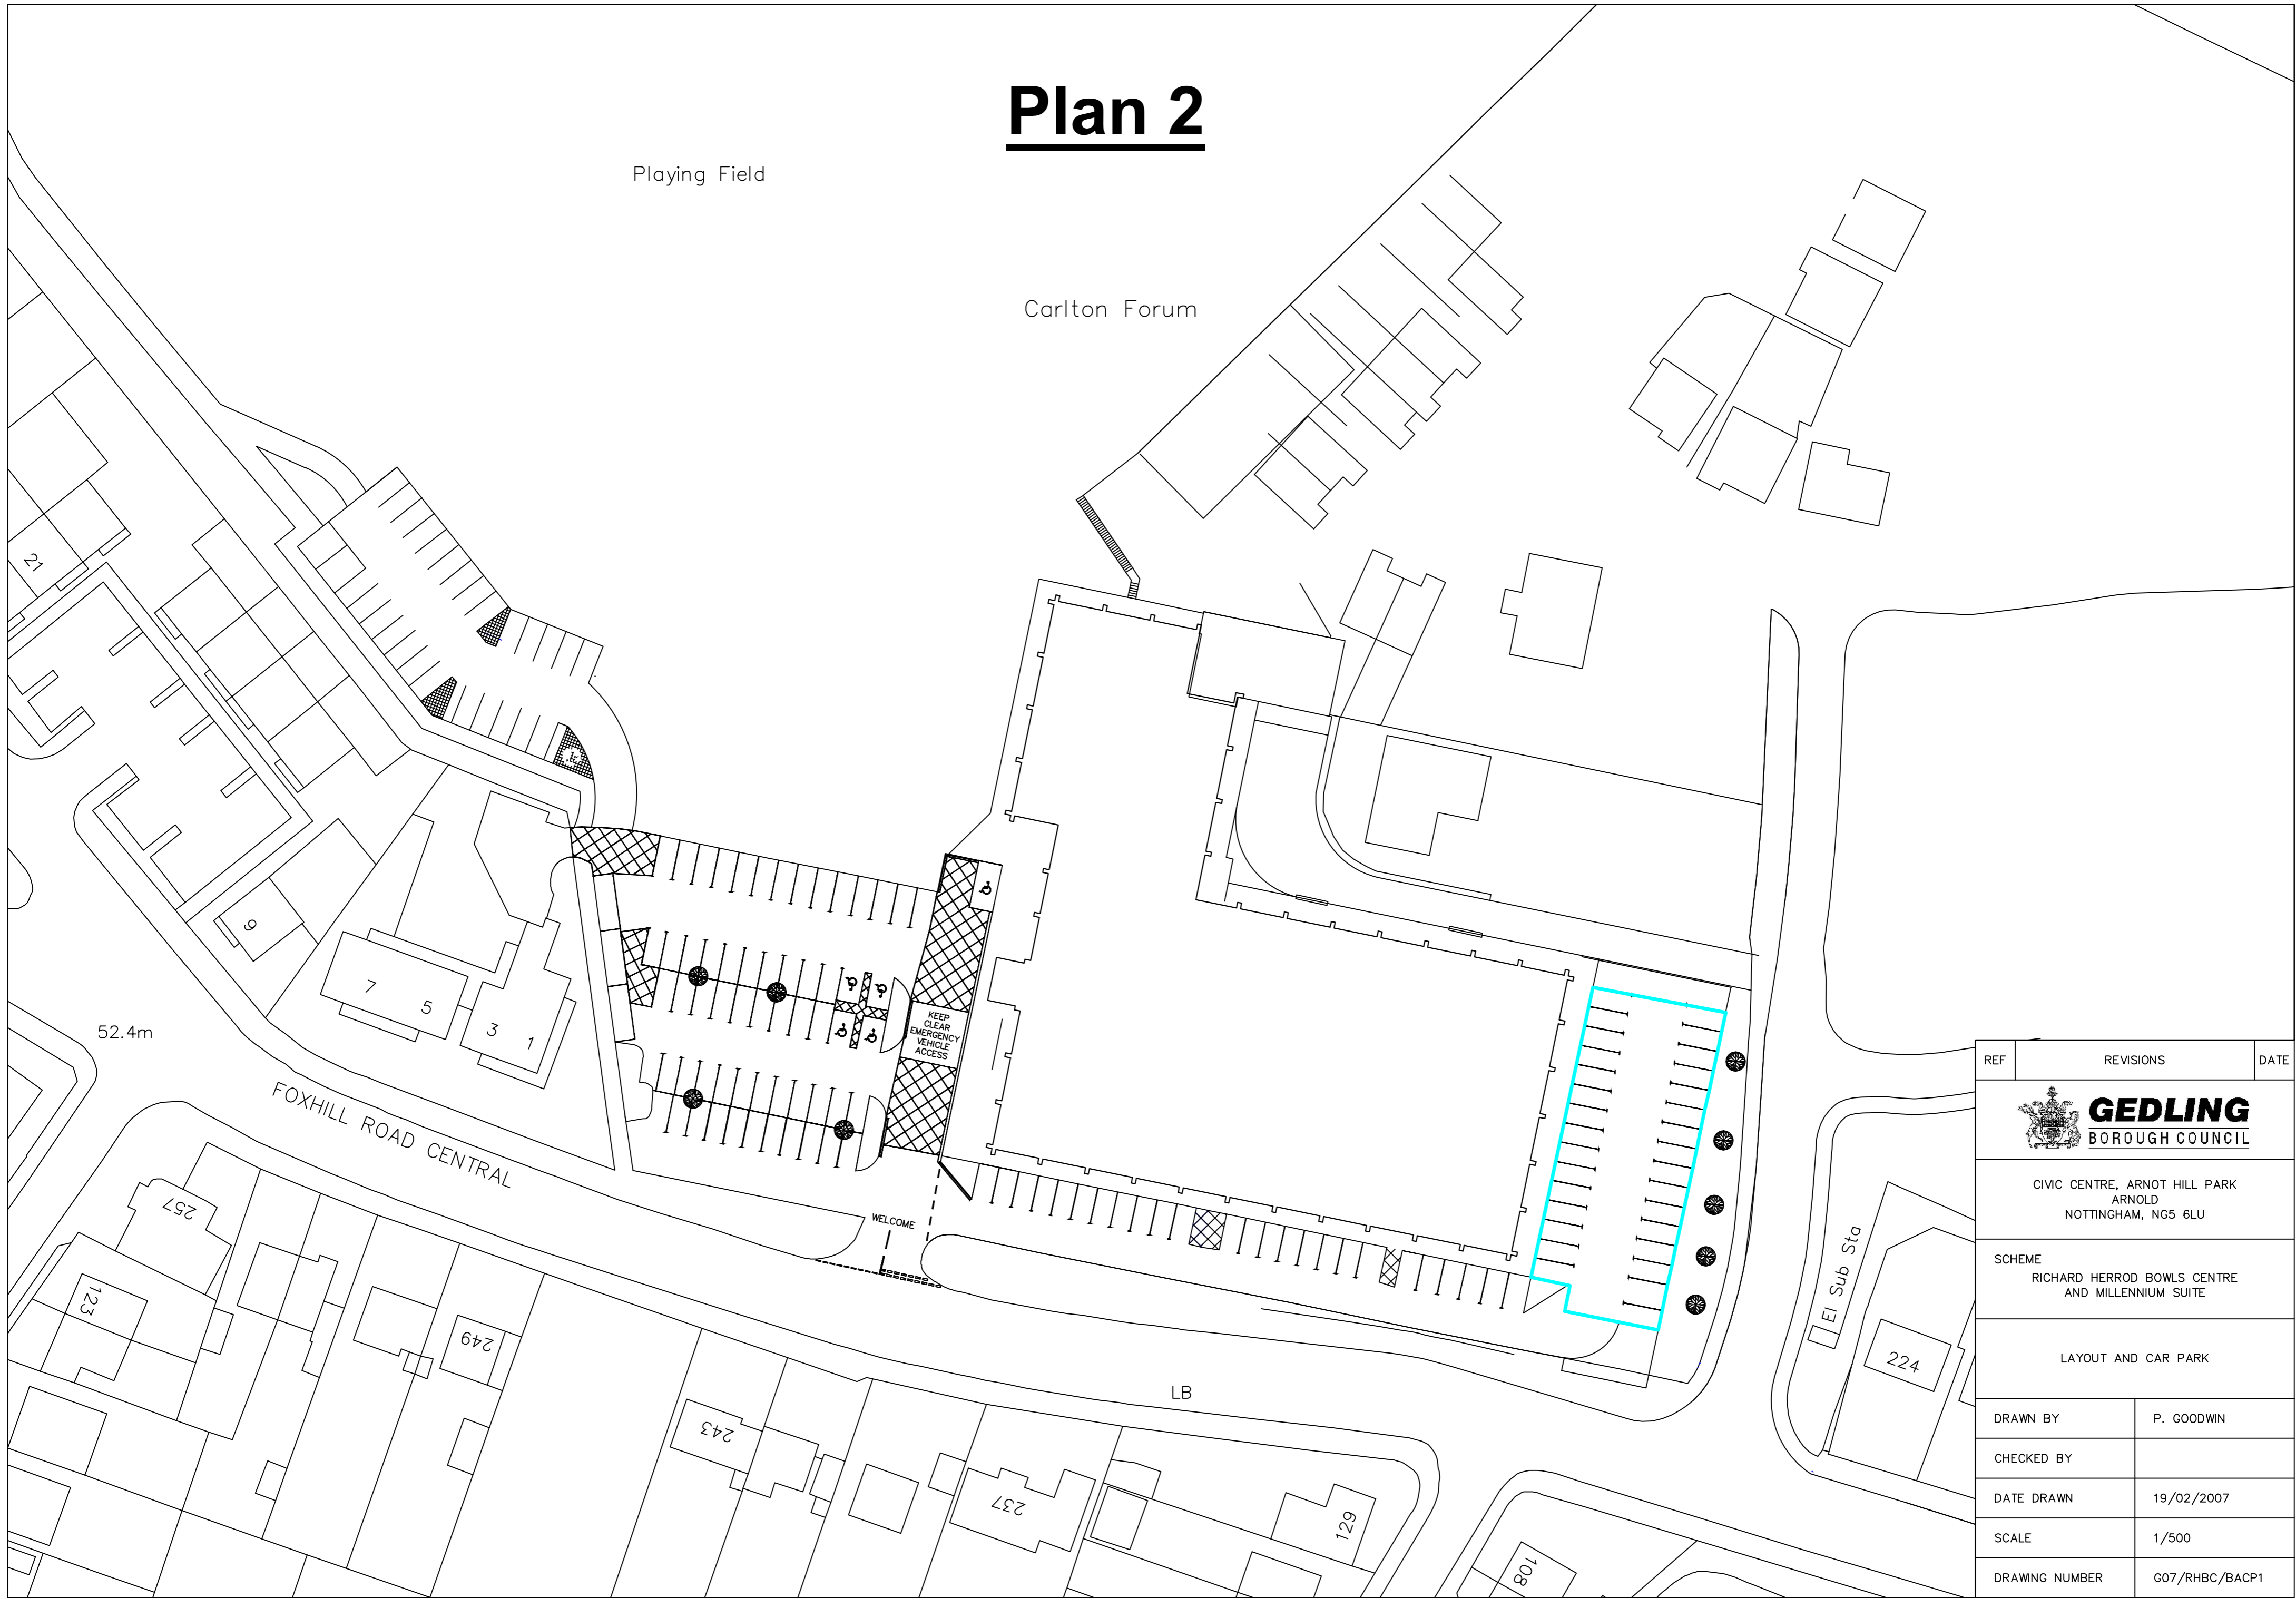

Plan 2

Playing Field

Carlton Forum

REF	REVISIONS	DATE
 GEDLING BOROUGH COUNCIL		
CIVIC CENTRE, ARNOT HILL PARK ARNOLD NOTTINGHAM, NG5 6LU		
SCHEME RICHARD HERROD BOWLS CENTRE AND MILLENNIUM SUITE		
LAYOUT AND CAR PARK		
DRAWN BY		P. GOODWIN
CHECKED BY		
DATE DRAWN		19/02/2007
SCALE		1/500
DRAWING NUMBER		G07/RHBC/BACP1