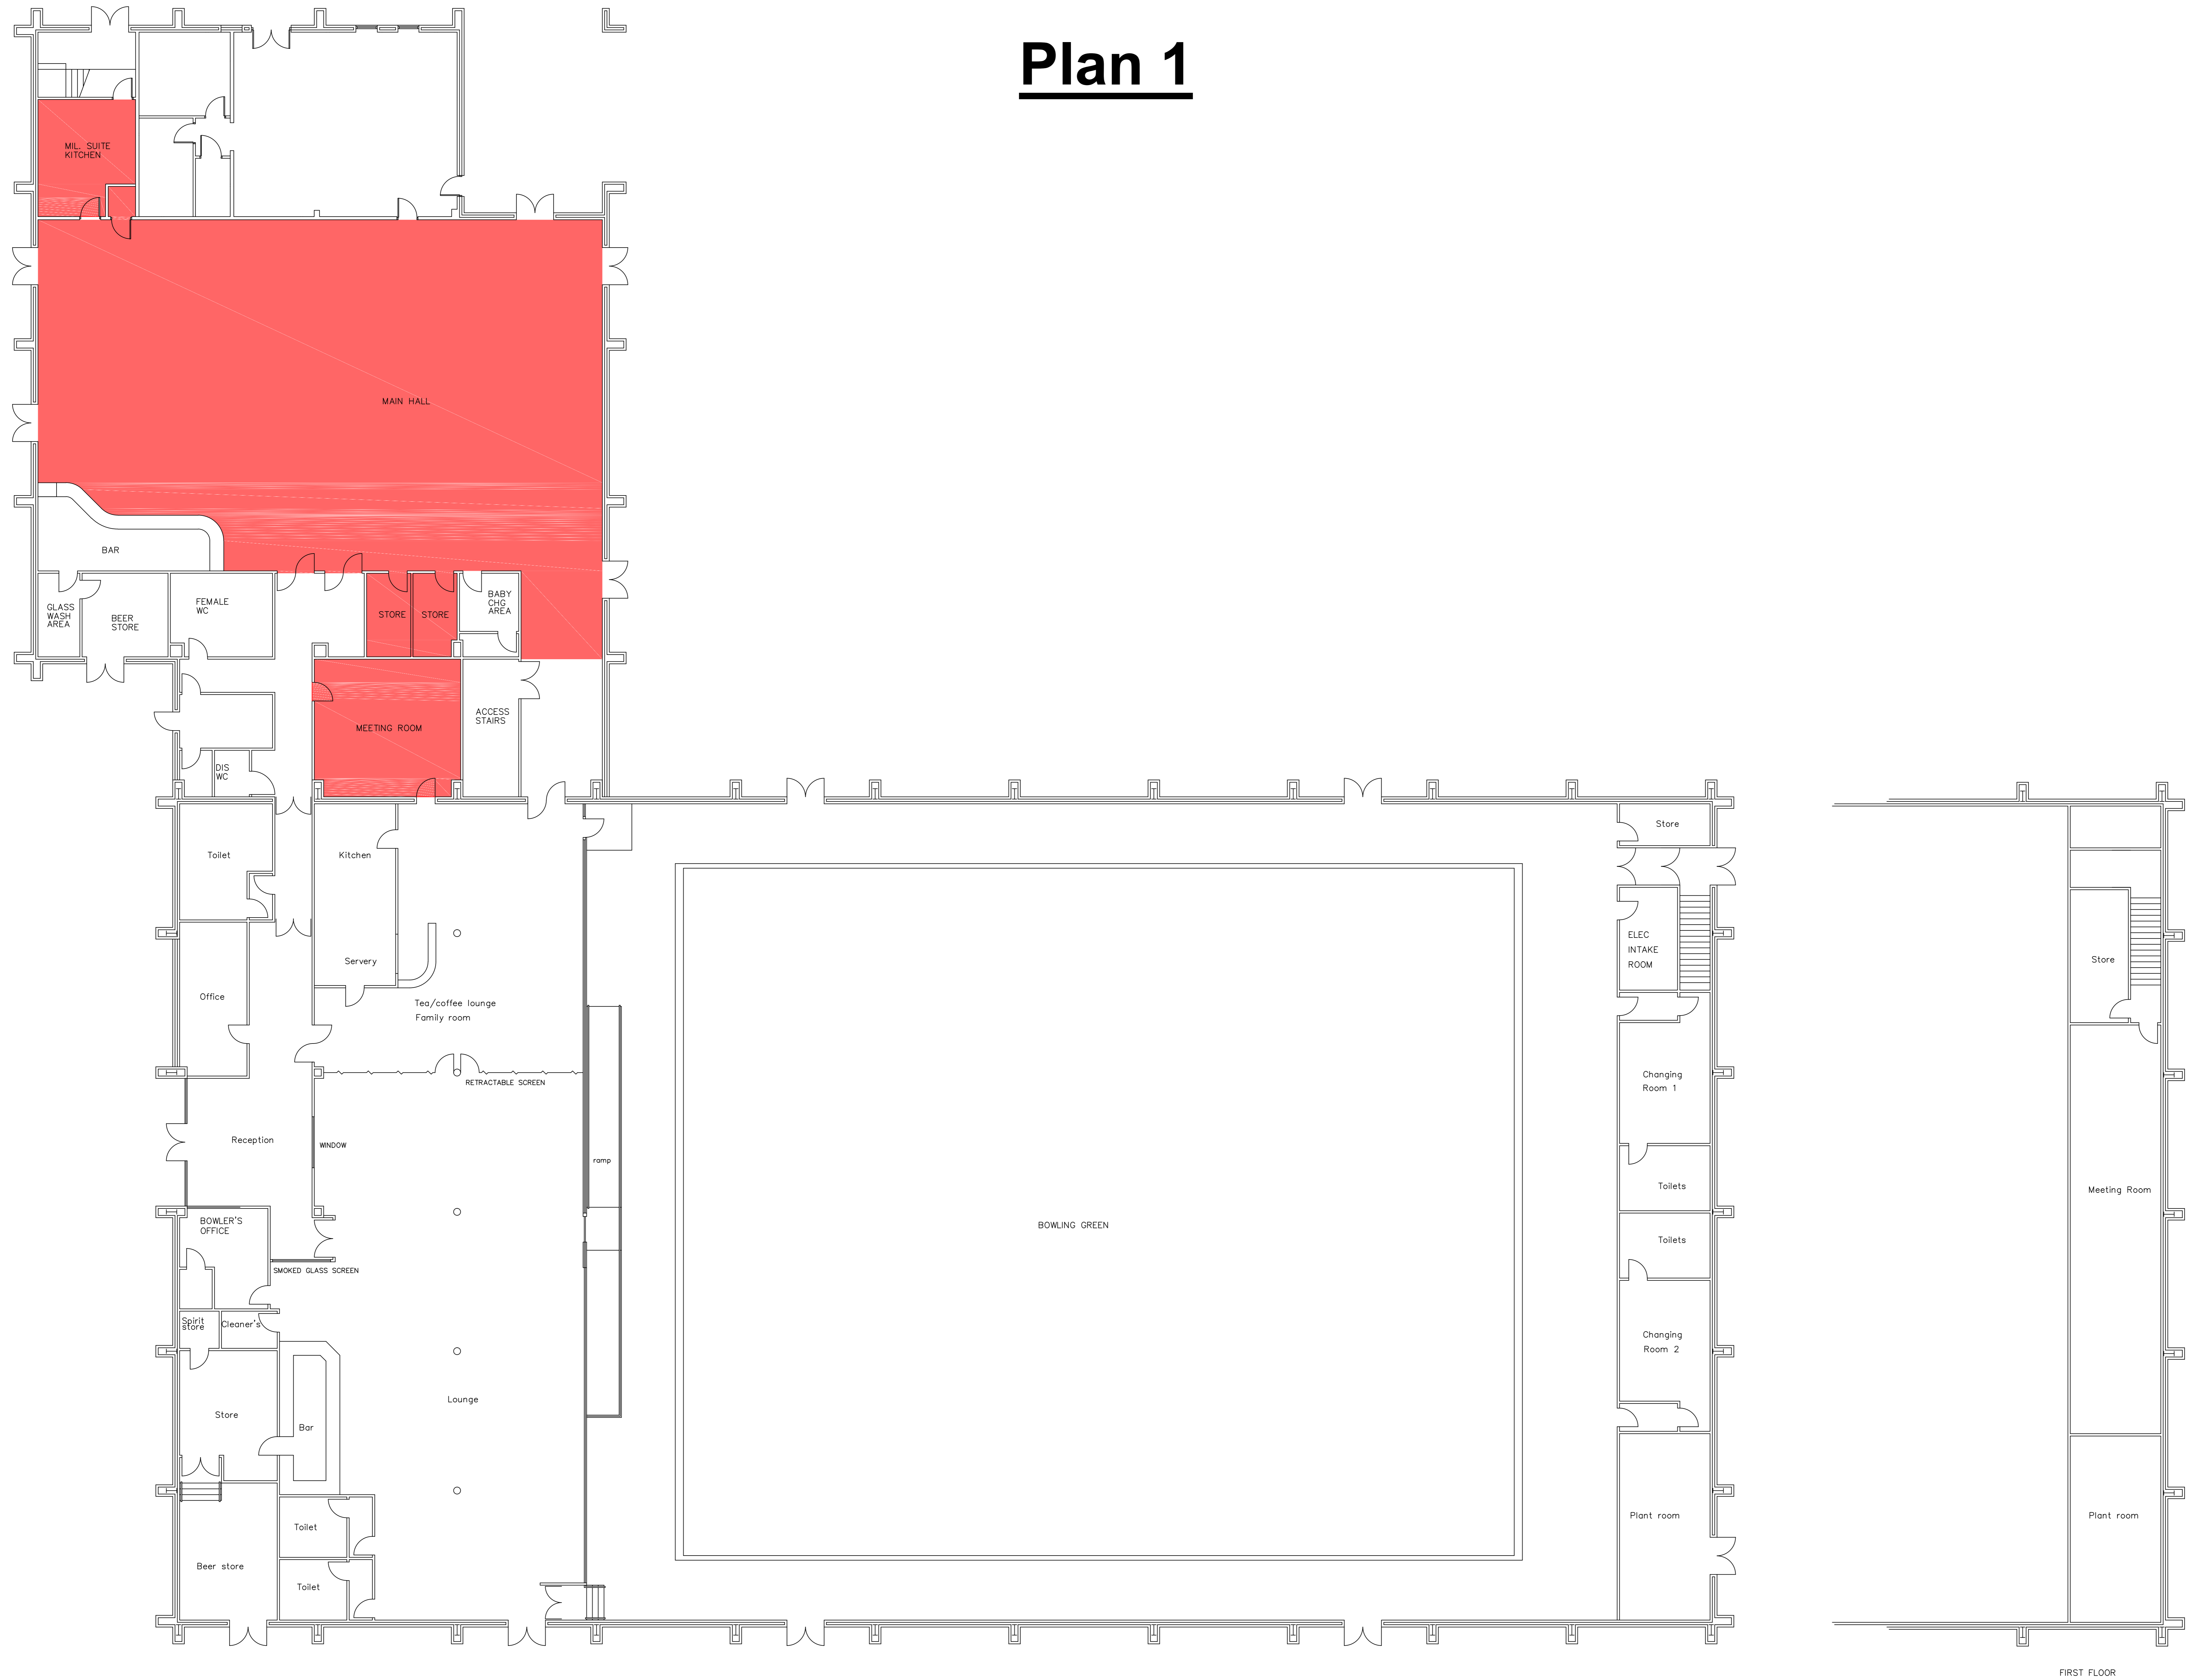

Plan 1

REF	REVISIONS	DATE
 CIVIC CENTRE, ARNOT HILL PARK ARNOLD NOTTINGHAM, NG5 6LU		
SCHEME		
RICHARD HERROD BOWLS CENTRE		
LAYOUT		
DRAWN BY		
CHECKED BY		
DATE DRAWN		
SCALE	1/100 @ A0	
DRAWING NUMBER		