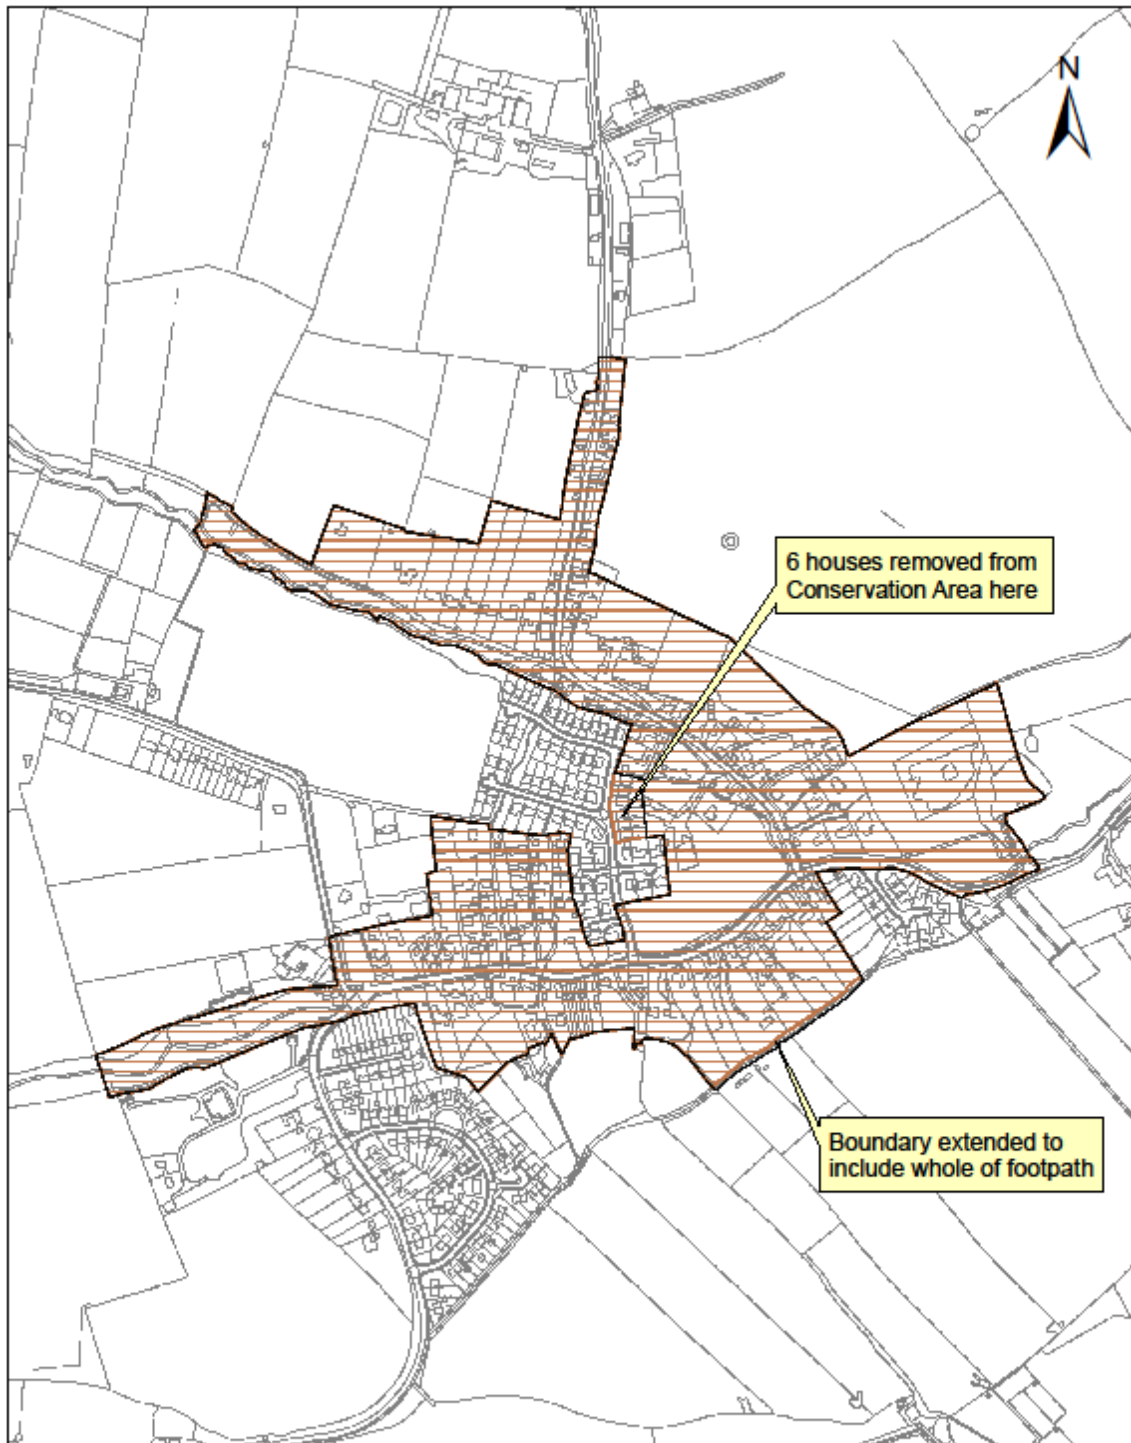

Appendix 2

Gedling
Borough Council

1000 Centre, Area 1000 Park Avenue,
Nottingham, NG5 8UJ

Lambley

□ Proposed New Conservation Area
▨ Existing Conservation Area

Reproduced with the permission of the Controller of H.M.S.O. Crown copyright. Licence No. 15 100001046
Just as we see no reason for infringing Crown copyright, we may lead to prosecution in civil proceedings.