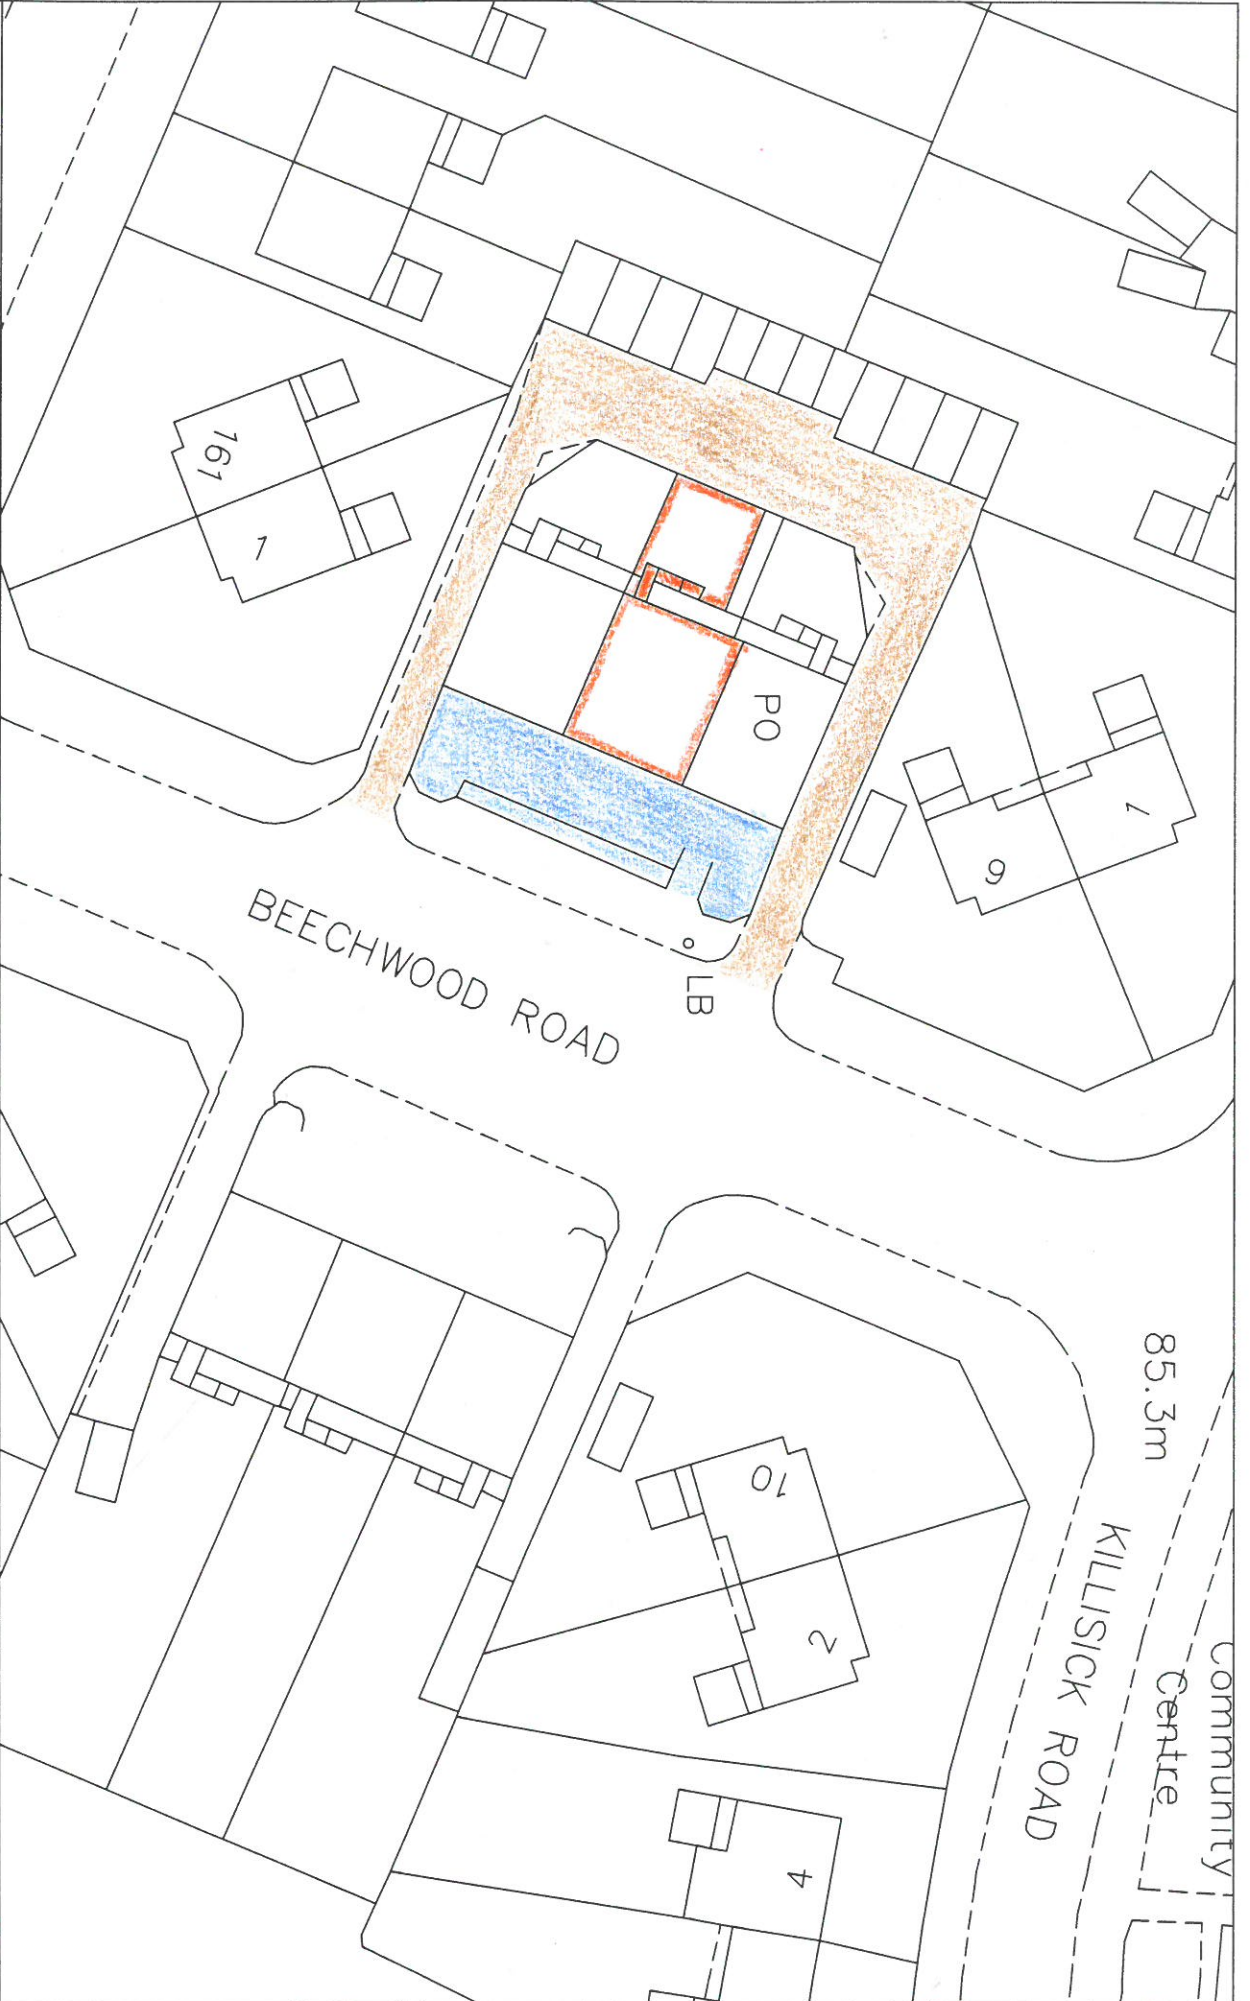

GEDLING
BOROUGH COUNCIL

CIVIC CENTRE, ARNOT HILL PARK

ARNOLD
NOTTINGHAM, NG5 6LU

SCHEME
BEECHWOOD ROAD FLATS

DRAWN BY

P GOODWIN

DATE DRAWN

SCALE

DRAWING NUMBER