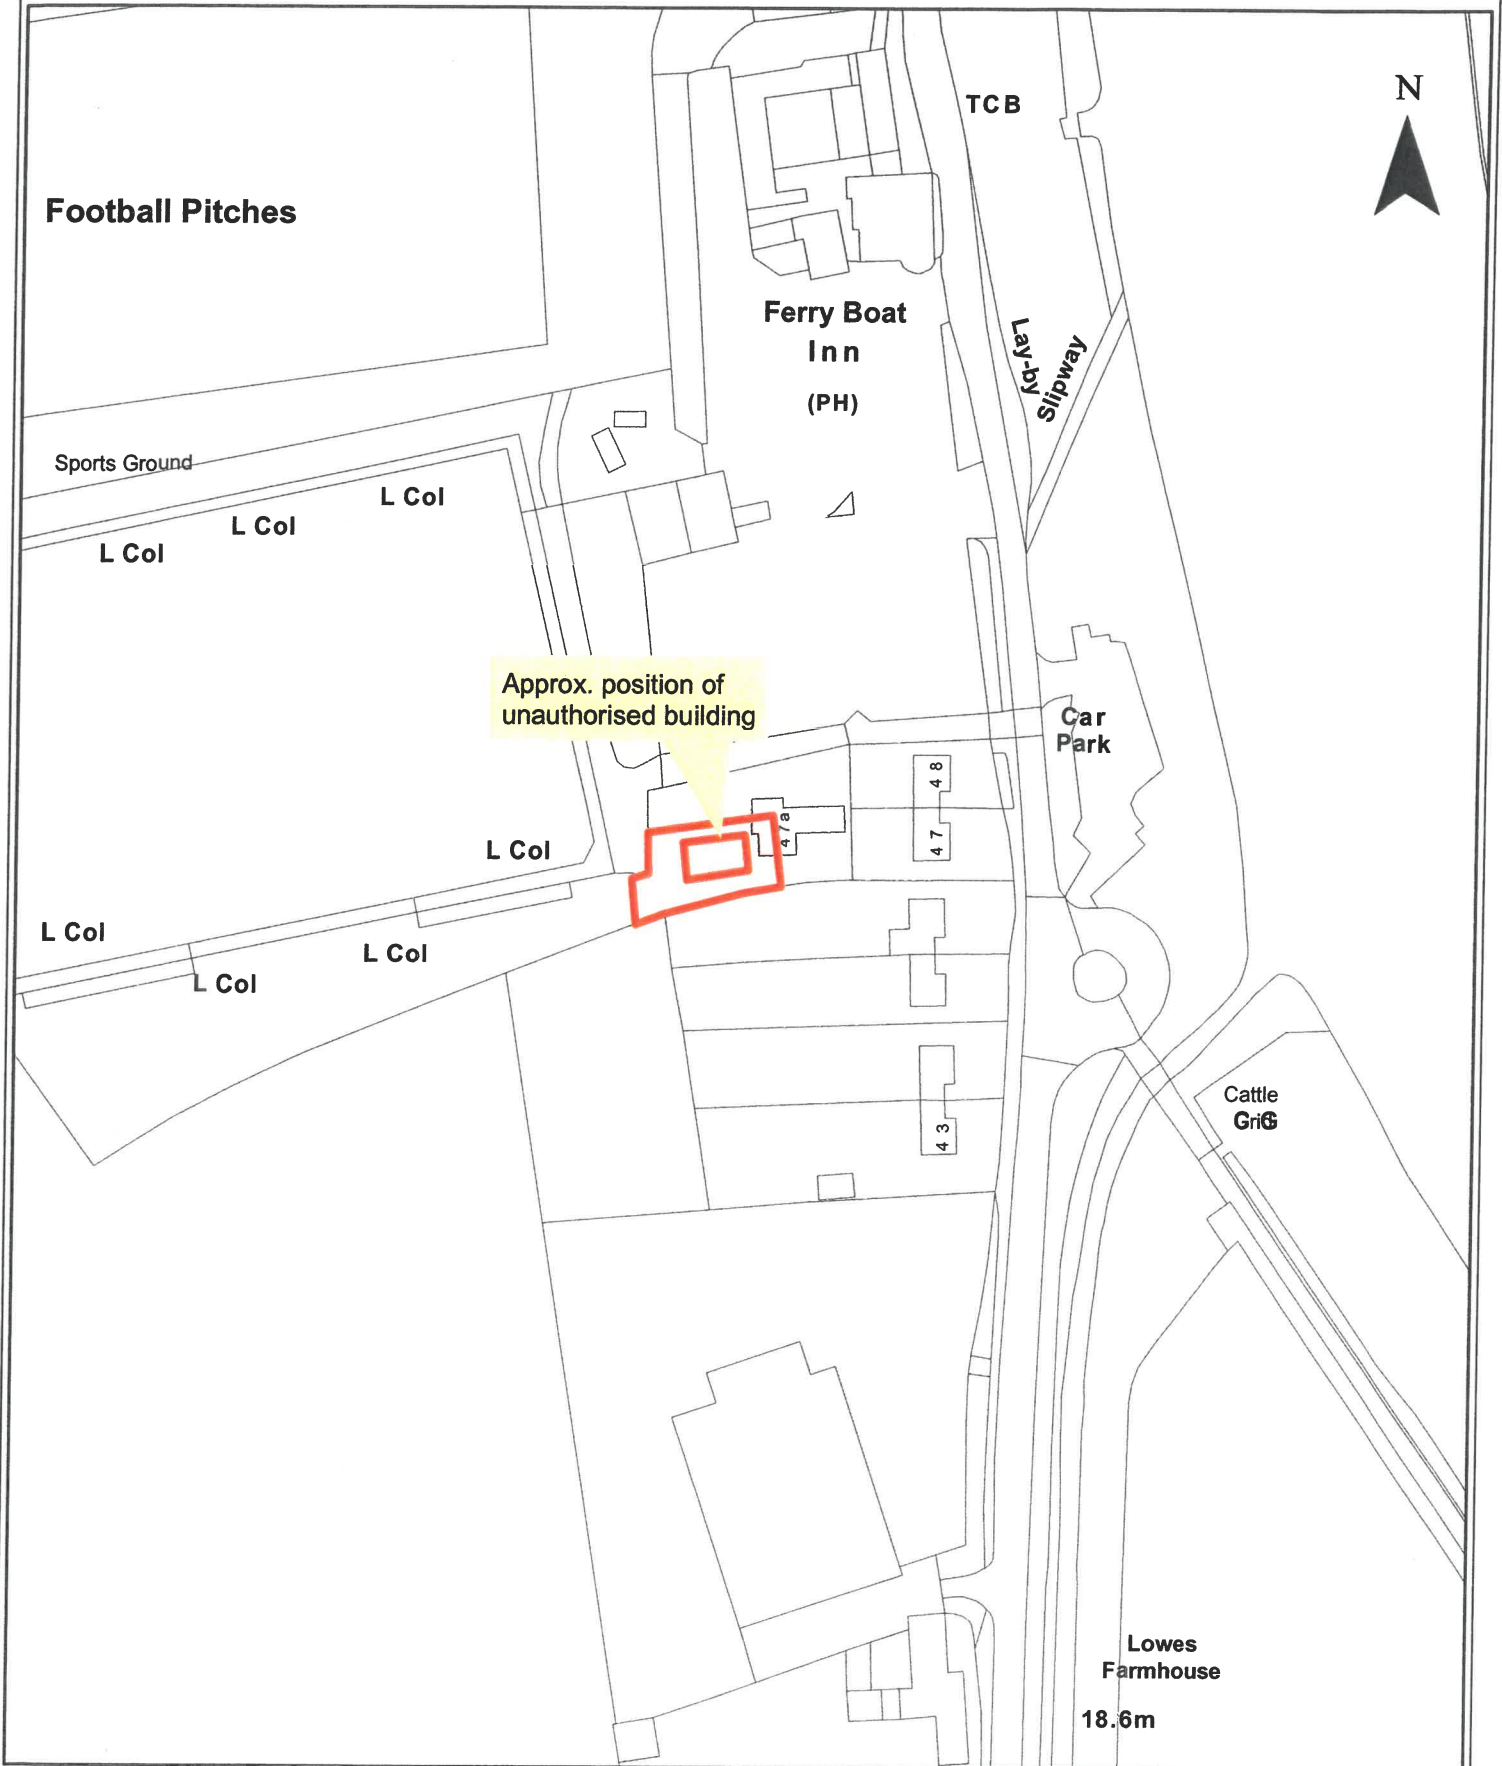

1:1,250

Location

47A Riverside, Stoke Lane  
Stoke Bardolph

NOTE This map is provided only for purposes of site location and should not be read as an up to date representation of the area around the site.  
Reproduced with the permission of the Controller of H.M.S.O. Crown Copyright. Licence No LA100021248.  
Unauthorised reproduction infringes Crown Copyright and may lead to prosecution or civil proceedings.