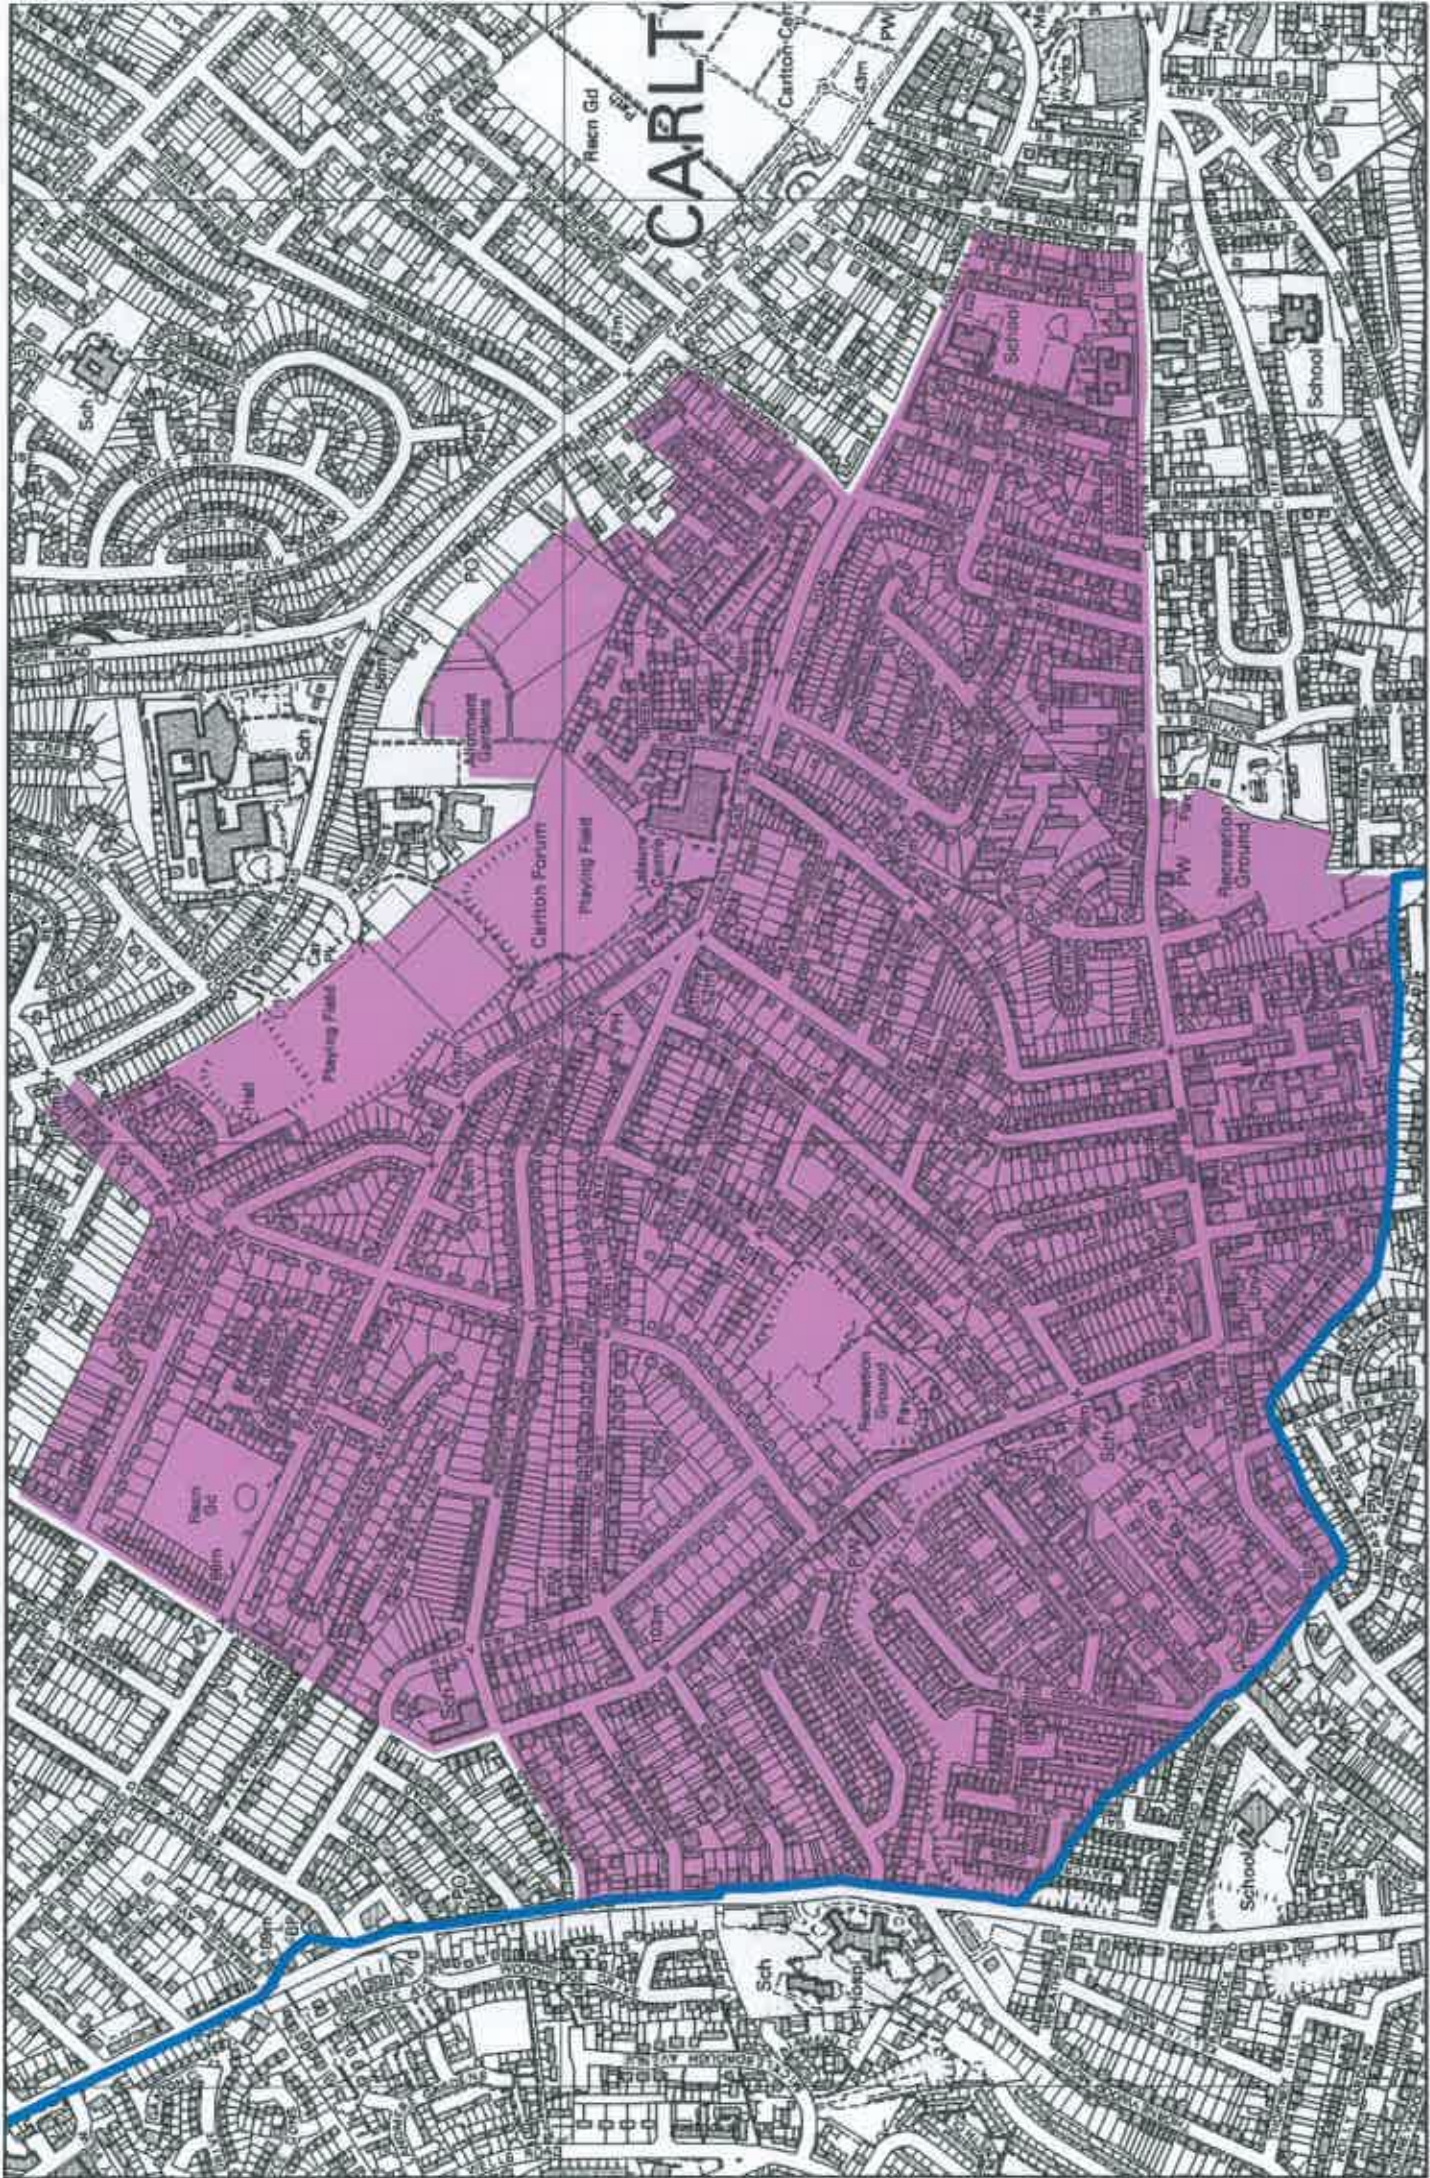

1:8,000

Carlton Hill

Reproduced with the permission of the Controller of the City of London. Crown copyright. License No. LA100012148
Unauthorised reproduction of this map is prohibited and may lead to prosecution or civil proceedings