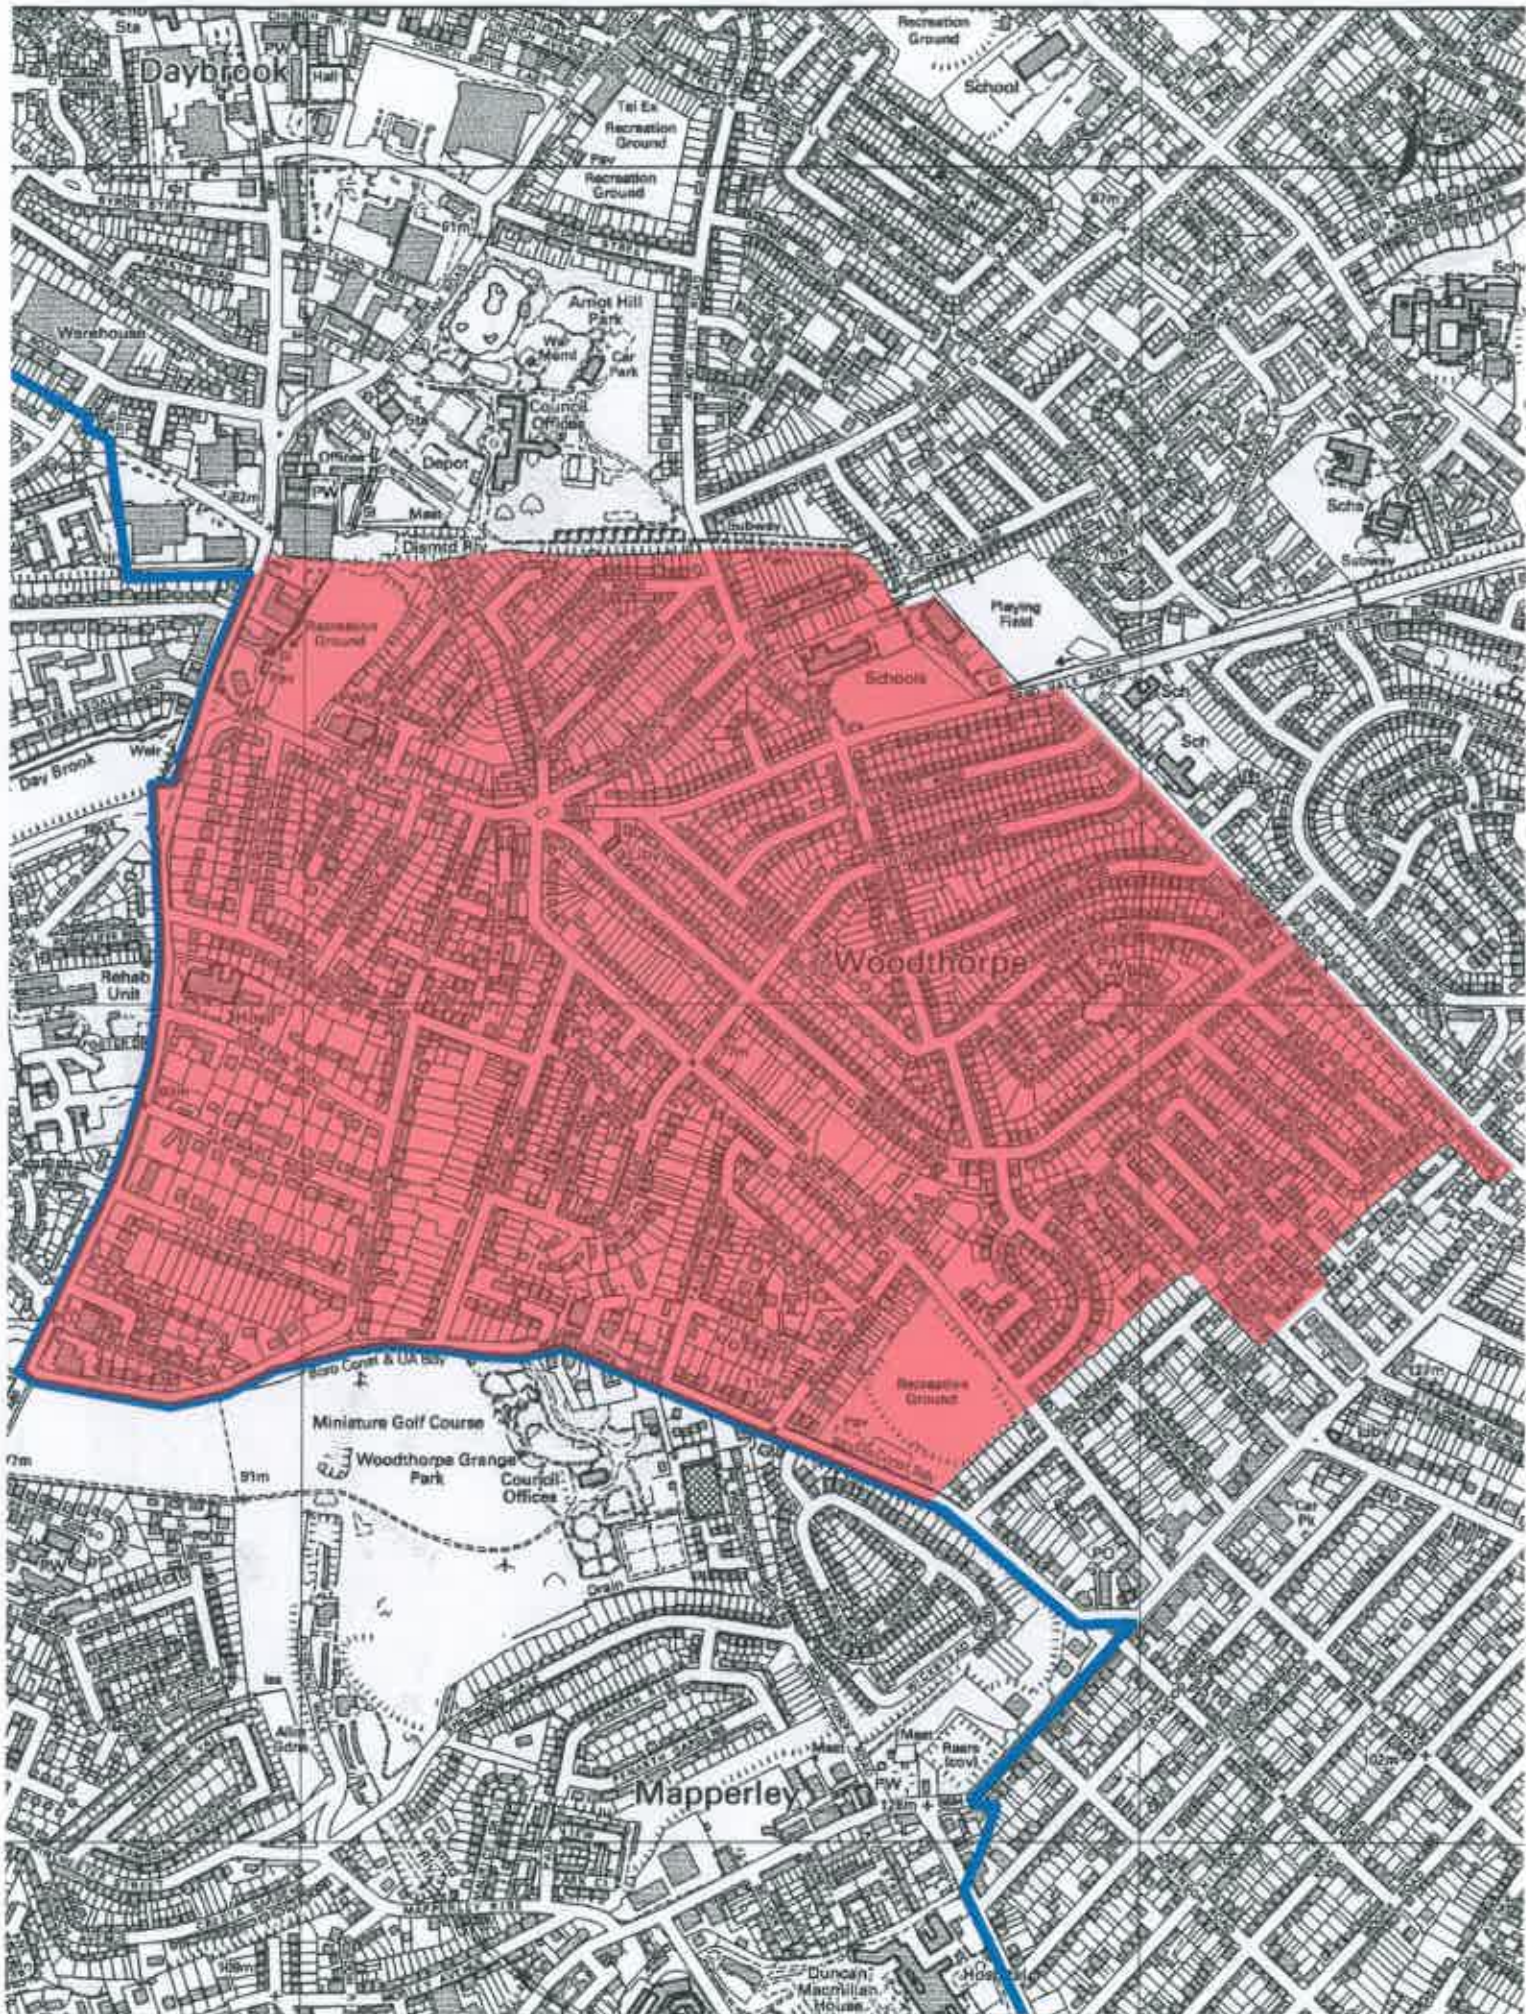

1:8,000

Carlton Hill

Reproduced with the permission of the Controller of the City of London. Crown copyright. License No. LA100012148
Unauthorised reproduction of this map is prohibited and may lead to prosecution or civil proceedings