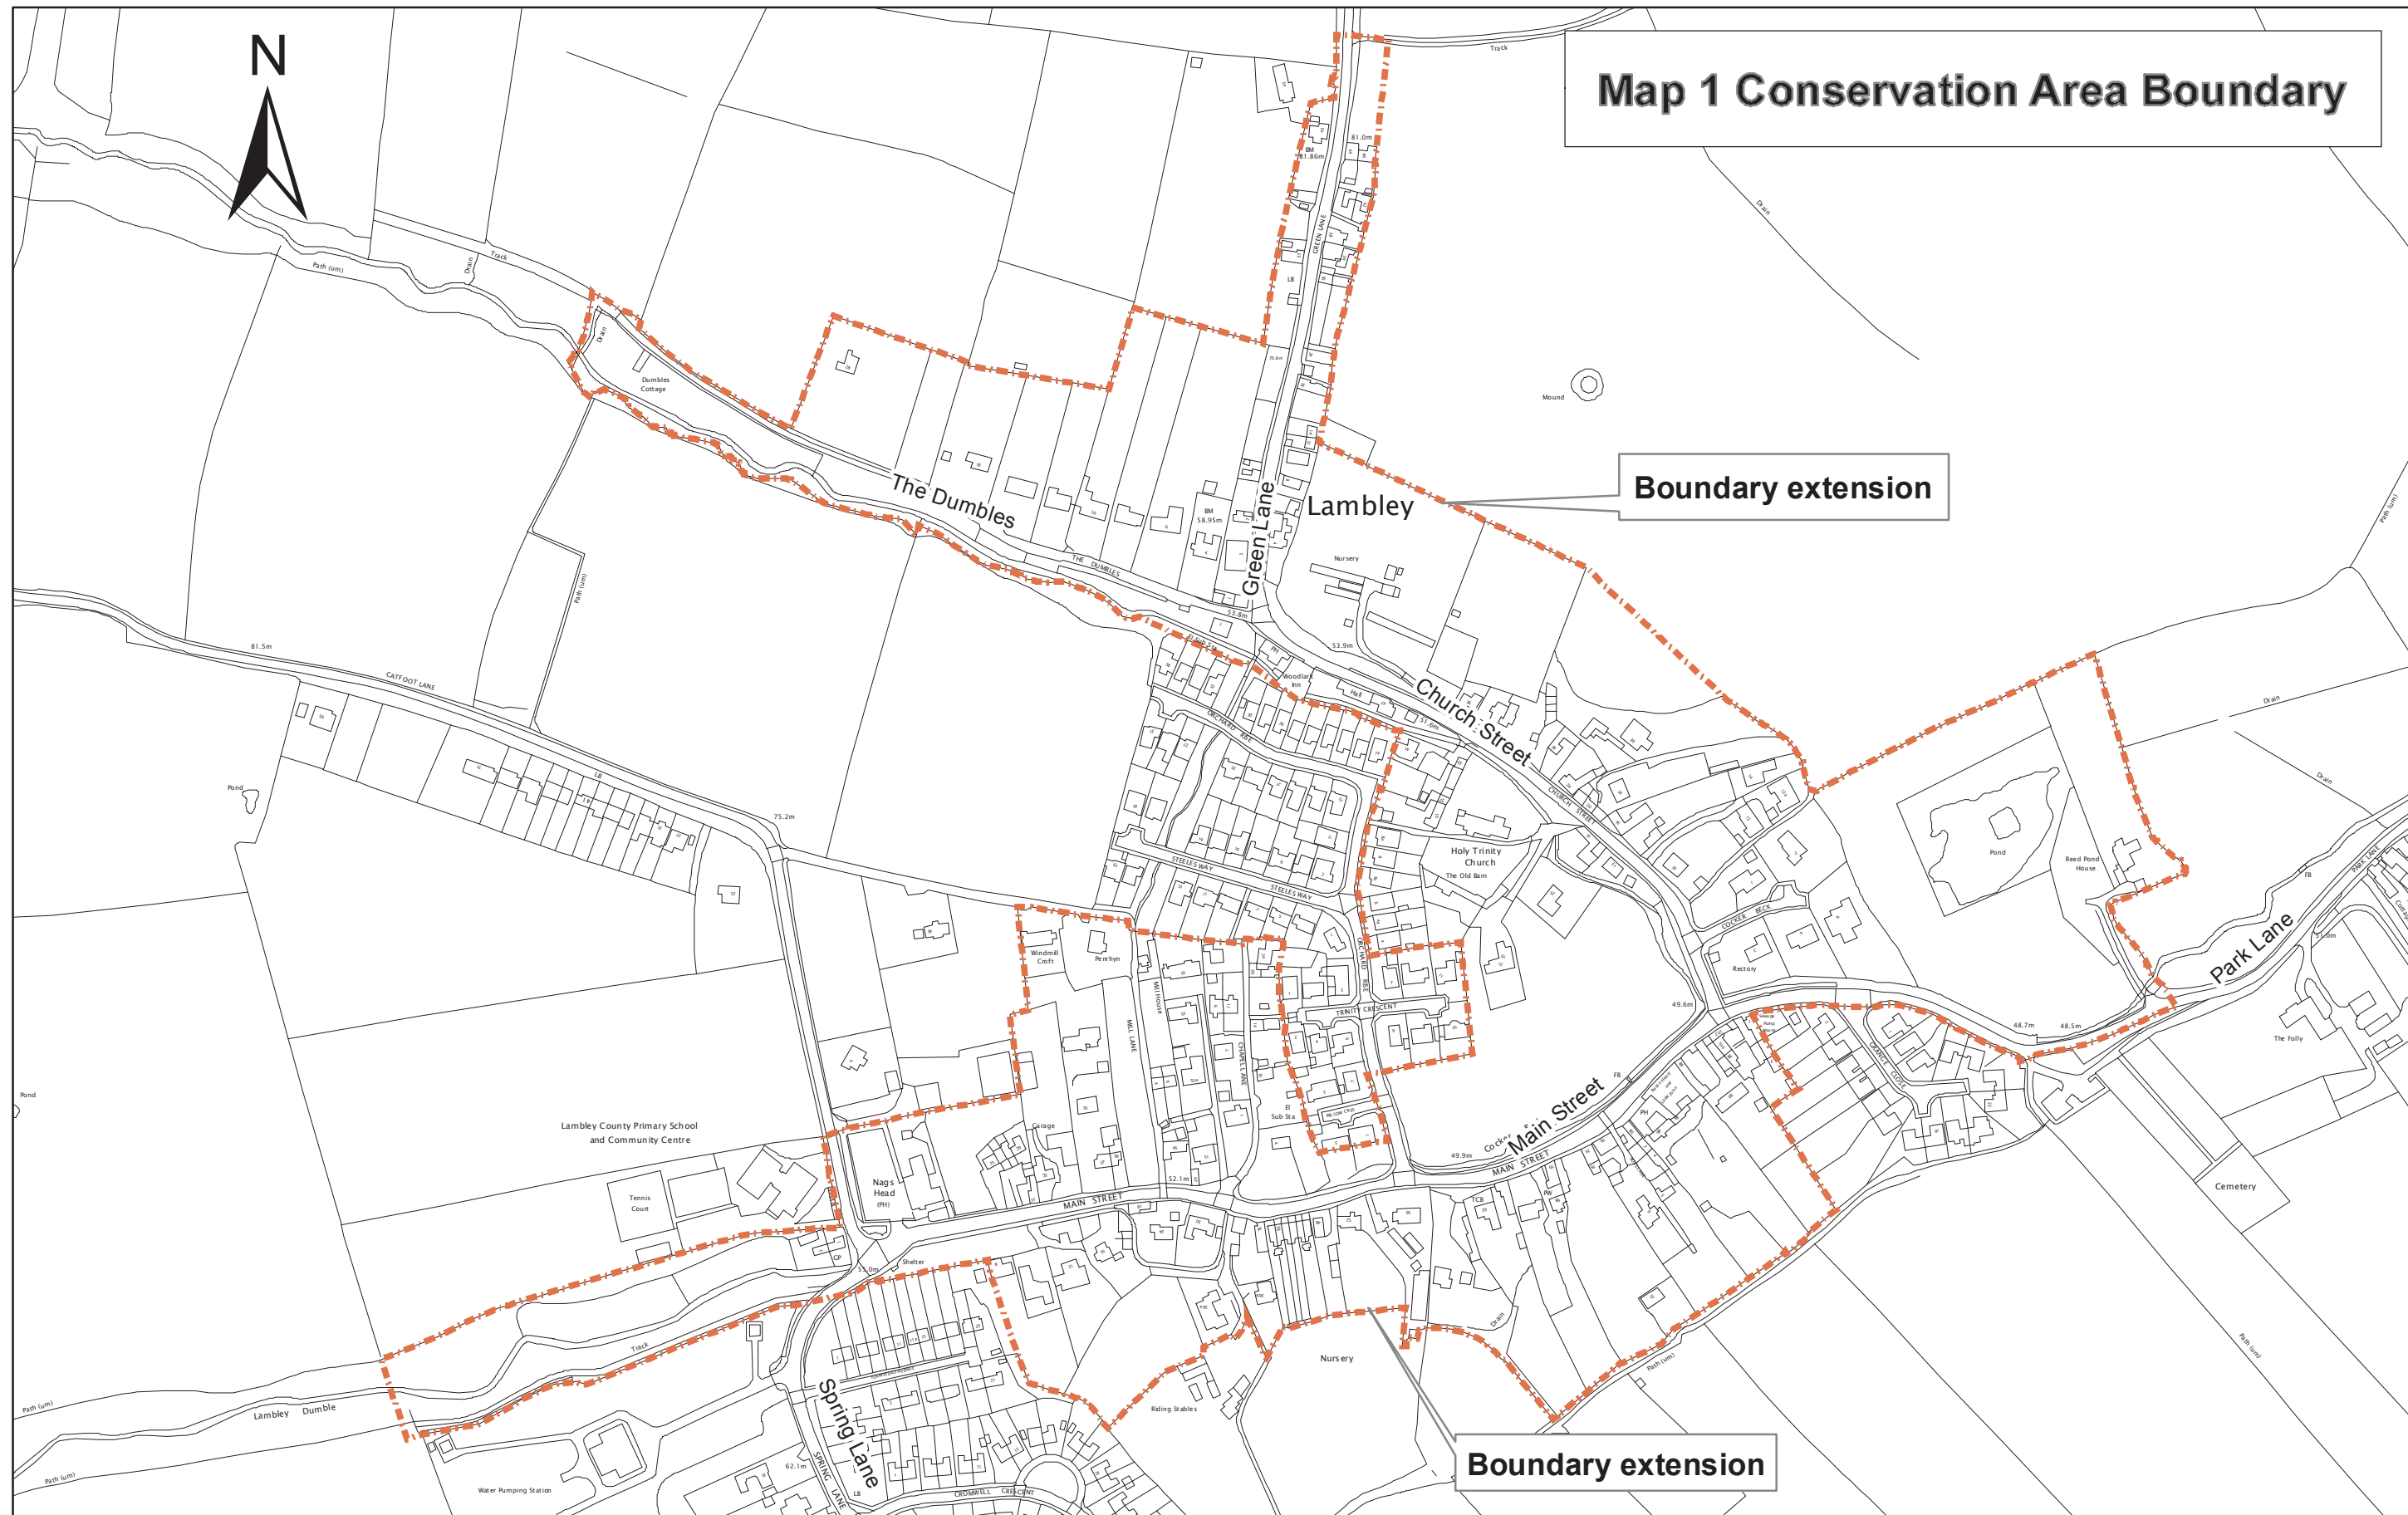

Map 1 Conservation Area Boundary

GEDLING P. Baguley BA(Hons), M.C.D., M.R.T.P.I.
 Head of Planning and Environment
 Civic Centre, Arnot Hill Park, Arnold
 Nottingham NG5 6LU.

Key

 Conservation Area Boundary